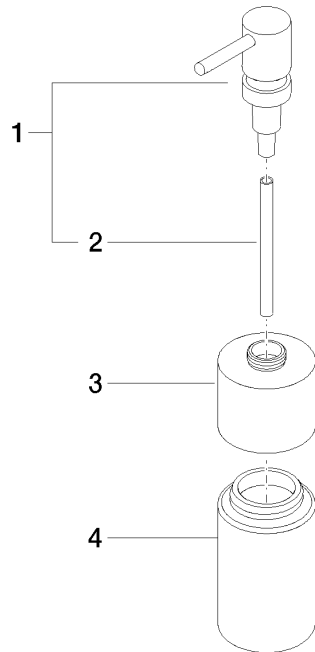

Dispenser free-standing model - Chrome

ELIO

84 435 970

- bottle made of crystal glass, matt
- width 60mm
- height 200 mm
- 250 ml bottle
- 59mm projection

Fits ELIO, ENO, MEM, META SQUARE, SYNC, TARA and TARA ULTRA

Fits: ELIO, MEM, TARA, ENO, SYNC, TARA ULTRA, META SQUARE

	Chrome	84 435 970-00
	Brushed Platinum	84 435 970-06
	Platinum	84 435 970-08
	Dark Chrome	84 435 970-19
	Brushed Durabrass (23kt Gold)	84 435 970-28
	Matte Black	84 435 970-33
	Brushed Champagne (22kt Gold)	84 435 970-46
	Champagne (22kt Gold)	84 435 970-47
	Brushed Chrome	84 435 970-93
	Brushed Dark Platinum	84 435 970-99

84 435 970

mm [inches]

84 435 970

Parts for other finishes can be found here: Brushed Platinum

### Spare parts list

No.	Item Number	Name	Quantity used	Delivery time
1	90 10 10 535 00-00	dispenser	1	10
2	08 10 10 499 90	Immersion tube for lotion dispenser Ø 8 x 1 x 100 mm -	1	2
3	90 10 10 524 00-00	base	1	10
4	90 90 04 001 00 82	glass	1	2