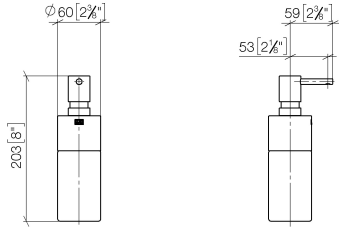

Dispenser free-standing model - Chrome

ELIO

84 435 970

- bottle made of crystal glass, matt
- width 60mm
- height 200 mm
- 250 ml bottle
- 59mm projection

Fits ELIO, ENO, MEM, META SQUARE, SYNC, TARA and TARA ULTRA

Fits: ELIO, MEM, TARA, ENO, SYNC, TARA ULTRA, META SQUARE

	Chrome	84 435 970-00
	Brushed Platinum	84 435 970-06
	Platinum	84 435 970-08
	Dark Chrome	84 435 970-19
	Brushed Durabrass (23kt Gold)	84 435 970-28
	Matte Black	84 435 970-33
	Brushed Champagne (22kt Gold)	84 435 970-46
	Champagne (22kt Gold)	84 435 970-47
	Brushed Chrome	84 435 970-93
	Brushed Dark Platinum	84 435 970-99

84 435 970

mm [inches]

84 435 970

Parts for other finishes can be found here: Brushed Platinum

### Spare parts list

No.	Item Number	Name	Quantity used	Delivery time
1	90 10 10 535 00-00	dispenser	1	10
2	08 10 10 499 90	Immersion tube for lotion dispenser Ø 8 x 1 x 100 mm -	1	2
3	90 10 10 524 00-00	base	1	10
4	90 90 04 001 00 82	glass	1	2